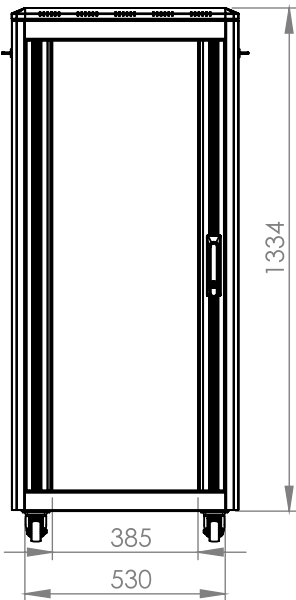

DYNAMIC DATA CABINET

Technical Drawing

Top View

Bottom View

Front Door
Opening Angle

Top Inside View

Front View

Side View

Rear View

Dimensions in
Width & Height

Note: Castors shown fitted for illustration only.

Part Number

Item Code	Manufacturer Code	Product Description	Height	Width	Depth
824324	LN-FS26U6080-BL-121	19" Free Standing Cabinet	26U	600mm	800mm

DYNAMIC DATA CABINET

Technical Drawing