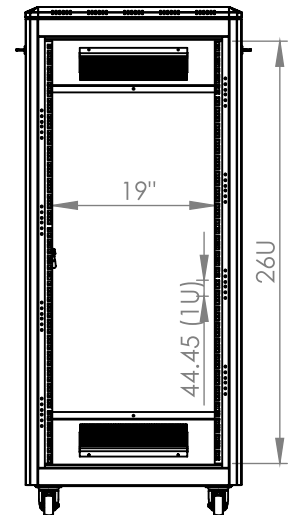

DYNAMIC DATA CABINET

Technical Drawing

Top View

Bottom View

Front Door
Opening Angle

Top Inside View

Front View

Side View

Rear View

Dimensions in
Width & Height

Note: Castors shown fitted for illustration only.

Part Number

Item Code	Manufacturer Code	Product Description	Height	Width	Depth
824324	LN-FS26U6080-BL-121	19" Free Standing Cabinet	26U	600mm	800mm

DYNAMIC DATA CABINET

Technical Drawing