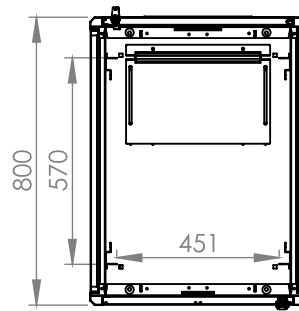

DYNAMIC DATA CABINET

Technical Drawing

Top View

Bottom View

Front Door
Opening Angle

Top Inside View

Front View

Side View

Rear View

Dimensions in
Width & Height

Note: Castors shown fitted for illustration only.

Part Number

Item Code	Manufacturer Code	Product Description	Height	Width	Depth
824324	LN-FS26U6080-BL-121	19" Free Standing Cabinet	26U	600mm	800mm

DYNAMIC DATA CABINET

Technical Drawing