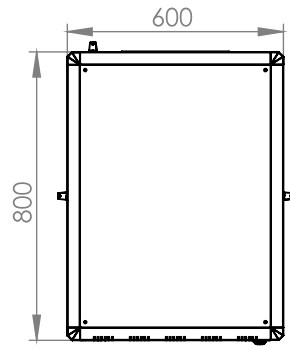

DYNAMIC DATA CABINET

Technical Drawing

Top View

Bottom View

Front Door
Opening Angle

Top Inside View

Front View

Side View

Rear View

Dimensions in
Width & Height

Note: Castors shown fitted for illustration only.

Part Number

Item Code	Manufacturer Code	Product Description	Height	Width	Depth
824324	LN-FS26U6080-BL-121	19" Free Standing Cabinet	26U	600mm	800mm

DYNAMIC DATA CABINET

Technical Drawing