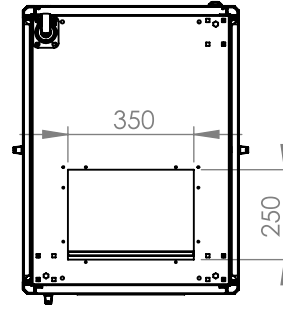

DYNAMIC DATA CABINET

Technical Drawing

Top View

Bottom View

Front Door
Opening Angle

Top Inside View

Front View

Side View

Rear View

Dimensions in
Width & Height

Note: Castors shown fitted for illustration only.

Part Number

Item Code	Manufacturer Code	Product Description	Height	Width	Depth
824324	LN-FS26U6080-BL-121	19" Free Standing Cabinet	26U	600mm	800mm

DYNAMIC DATA CABINET

Technical Drawing